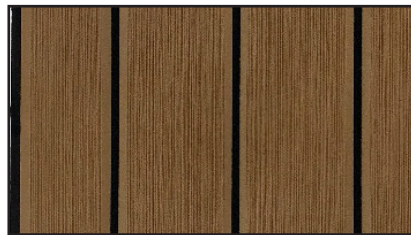

BRIG Materials Color Guides

A color guide for the high-quality materials used in the assembly of BRIG boats.

Hypalon ORCA Tube Colors

Neptune Grey Hypalon Color

Ocean Blue Hypalon Color

Off White Hypalon Color

Neptune Grey Carbon

Off White Carbon

Dec. 9, 2021

BRIG
RIGID INTELLIGENT BOATS

Black Impression

Military Grey Impression

Etna Red

SilverTex Cushion Colors

Blue SilverTex Cushion

Grey/Titanium SilverTex Cushion

Red/Wine SilverTex Cushion

Dec. 9, 2021

BRIG
RIGID INTELLIGENT BOATS

Tan/Beige SilverTex Cushion

Orange SilverTex Cushion

Black SilverTex Cushion

Dec. 9, 2021

BRIG
RIGID INTELLIGENT BOATS

SeaDek Flooring Colors

Grey SeaDek Flooring

Tan SeaDek Flooring

Nov. 22, 2021

BRIG
RIGID INTELLIGENT BOATS

Gel Coat Fiberglass Colors